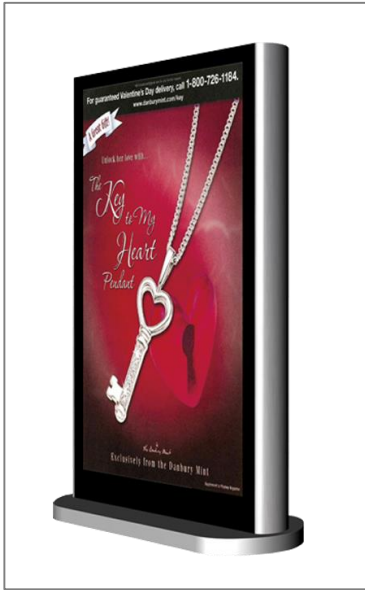

For guaranteed Valentine's Day delivery, call 1-800-726-1184.
www.danburymint.com/key

A Great Gift

Unlock her love with...

The Key to My Heart Pendant

Exclusively from the Danbury Mint

Copyright © 2003 Danbury Mint

CELEBRATION DIAMONDS

COPYRIGHT 2003 © ALL RIGHTS RESERVED.

TF12

This is one of our largest single screen free standing Digital Signage. It can be equipped up to an 82" high resolution LCD screen which can display a wide variety of multimedia formats. The modern ellipse design consists of a 6 mm tempered glass front panel and stainless steel casing with a perfect finish. This signage will definitely attract the attention of your target audience. Single or double sided.

Key Features

- 65" to 82 Inch bright industrial grade backlit LCD display
- Brushed stainless-steel frame
- Designed to be used in public areas
- Design can be easily customized (color, logo, corporate identity, etc.)

Areas of application

- Airports/Train stations
- Trade/Retail
- Entertainment
- Hospitality
- Education
- Corporate and Banking
- Museums & Galleries
- Etc.

Technical Data :

Product Code	650TF12	700TF12	820TF12
Display size:	65"	70"	82"
Resolution (H x V):	1920 x 1080	1920 x 1080	1920 x 1080
Brightness (typical):	450 cd/m ²	500 cd/m ²	500 cd/m ²
Contrast Ratio (typical):	2000:1	1500:1	1500:1
Dimensions (H x W x D):	2100 x 1160 x 170 mm	2100 x 1041 x 170 mm	2100 x 1160 x 170 mm