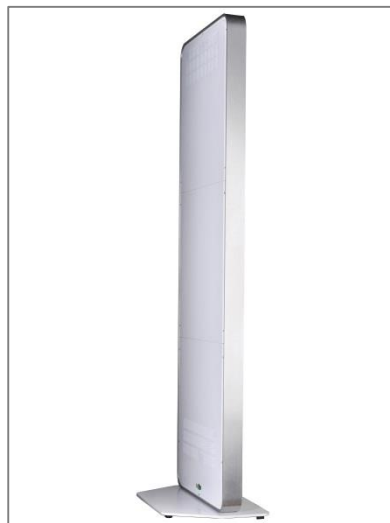

TF13

The TF13 is one of our classic designs in an elegant and slim frame. The high brightness LED LCD monitor and multi types of finishing provide a striking appearance in all settings. Black silk tempered glass front panel or white translucent tempered glass with an anodized brushed aluminum frame are options. Single or double sided.

Key Features

- 32" to 70 Inch bright industrial grade backlit LCD display
- Brushed aluminum frame with tempered glass front panel, 6mm
- Designed to be used in public areas
- Design can be easily customized (color, logo, corporate identity, etc.)

Configuration

- Rugged design to protect against vandalism
- Supports various computers

Note

- Specification for units with larger screen size on request

Options

- Touch screen with safety glass
- Integrated audio speakers
- Remote content management and monitoring
- Wireless network (WLAN)
- Blue tooth functionality
- Additional configuration—options on request

Areas of application

- Trade/Retail
- Entertainment
- Hospitality
- Shopping malls
- Education
- Restaurants
- Corporate and Banking
- Museums & Galleries
- Etc.

Technical Data

Product Code	320TF13	420TF13	470TF13	550TF13
Display size:	32"	42"	47"	55"
Resolution (H x V):	1920 x 1080	1920 x 1080	1920 x 1080	1920 x 1080
Brightness (typical):	360 cd/m ²	450 cd/m ²	430 cd/m ²	400 cd/m ²
Contrast Ratio (typical):	1400:1	1400:1	1400:1	1600:1
Dimensions (H x W x D):	1798 x 517 x 80 mm	2000 x 650 x 80 mm	2098 x 710 x 80 mm	2098 x 820 x 80 mm
Weight (Typical):	65 KG	95 KG	105 KG	110 KG